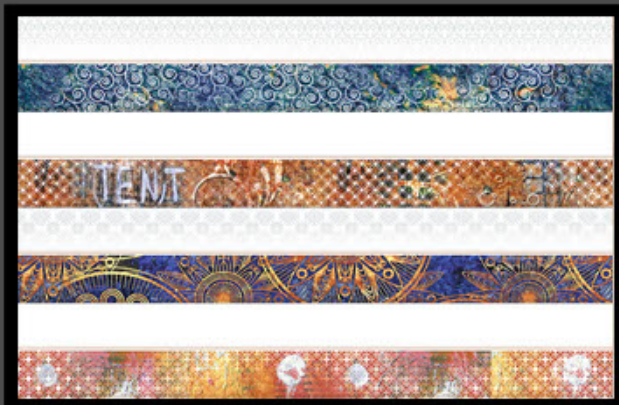

1309 HL

PLAIN WHITE

 Sedona[®]
An American Style

 Sedona[®]

An American Style

Glossy series

10" x 15"

PLAIN WHITE