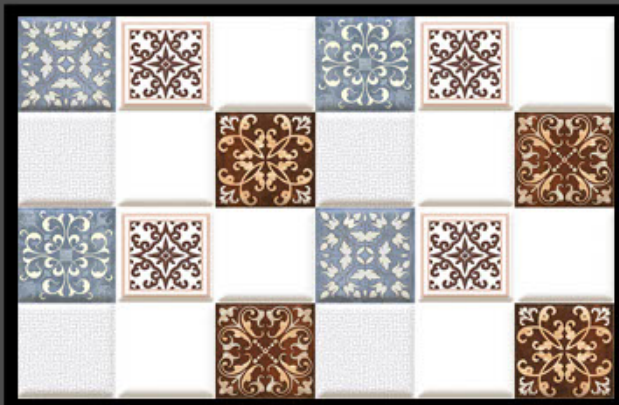

DIGITAL TILES

375X250MM

 Sedona[®]

An American Style

Glossy series

10" x 15"

PLAIN WHITE

1300 HL

PLAIN WHITE

 Sedona[®]

An American Style

PLAIN WHITE

1301 HL

PLAIN WHITE

PLAIN WHITE

1302 HL